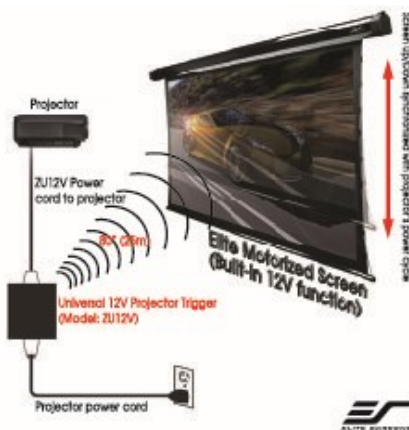

Model: ZU12V - Universal Wireless 12V Projector Trigger

ZU12V wireless trigger will work ONLY with Elite Motorized Screens V2.0 and above.

Trigger Diagram

Trigger Operation Diagram

To view the instructional video, please visit

www.elitescreens.com/video/ZU12V-how

Or scan the QR Code below:

Instructions

Step one: ZU12V and Motorized Elite Screen set up

1. Unplug the Power Cable attached to your motorized Elite Screen from the wall.
2. Connect the Projector's Power Cable to the ZU12V (Refer. to Fig.1), then plug the cable into a nearby power outlet. (red light will blink)
3. Press & Hold **[Button 1]** with pointy object, **AND quickly** plug in the Elite electric screen into the power outlet (**you may need another person to plug in the screen power cord**), release **[Button 1]** after 3 seconds
(The screen may react and drop about an inch, then retract back into the housing)

Step two: ZU12V and Projector set up

4. Press & Hold **[Button 2]** with a sharp object. (blue light will blink), release **[Button 2]** after 3 seconds
5. Plug the ZU12V trigger into your projector
6. Turn on the projector and again, Press & Hold **[Button 2]** with a pointy object. (blue light will blink), release **[Button 2]** after 3 seconds.
6. Turn off the projector.
7. Power on your projector once more and your Elite Screen should now automatically drop. If it does not, repeat the process from **Step one**.