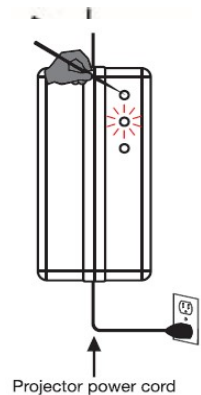

Model: ZU12V - Universal Wireless 12V Projector Trigger

ZU12V wireless trigger will work ONLY with Elite Motorized Screens V2.0 and above.

Trigger Diagram

Trigger Operation Diagram

To view the instructional video, please visit

www.elitescreens.com/video/ZU12V-how

Or scan the QR Code below:

Instructions

Step one: ZU12V and Motorized Elite Screen set up

1. Unplug the Power Cable attached to your motorized Elite Screen from the wall.
2. Connect the Projector's Power Cable to the ZU12V (Refer. to Fig.1), then plug the cable into a nearby power outlet. (red light will blink)
3. Press & Hold **[Button 1]** with pointy object, **AND quickly** plug in the Elite electric screen into the power outlet (**you may need another person to plug in the screen power cord**), release **[Button 1]** after 3 seconds
(The screen may react and drop about an inch, then retract back into the housing)

Step two: ZU12V and Projector set up

4. Press & Hold **[Button 2]** with a sharp object. (blue light will blink), release **[Button 2]** after 3 seconds
5. Plug the ZU12V trigger into your projector
6. Turn on the projector and again, Press & Hold **[Button 2]** with a pointy object. (blue light will blink), release **[Button 2]** after 3 seconds.
6. Turn off the projector.
7. Power on your projector once more and your Elite Screen should now automatically drop. If it does not, repeat the process from **Step one**.