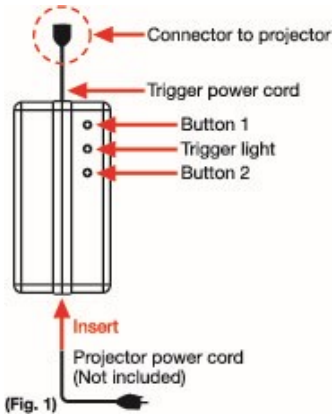

Model: ZU12V - Universal Wireless 12V Projector Trigger

ZU12V wireless trigger will work ONLY with Elite Motorized Screens V2.0 and above.

Trigger Diagram